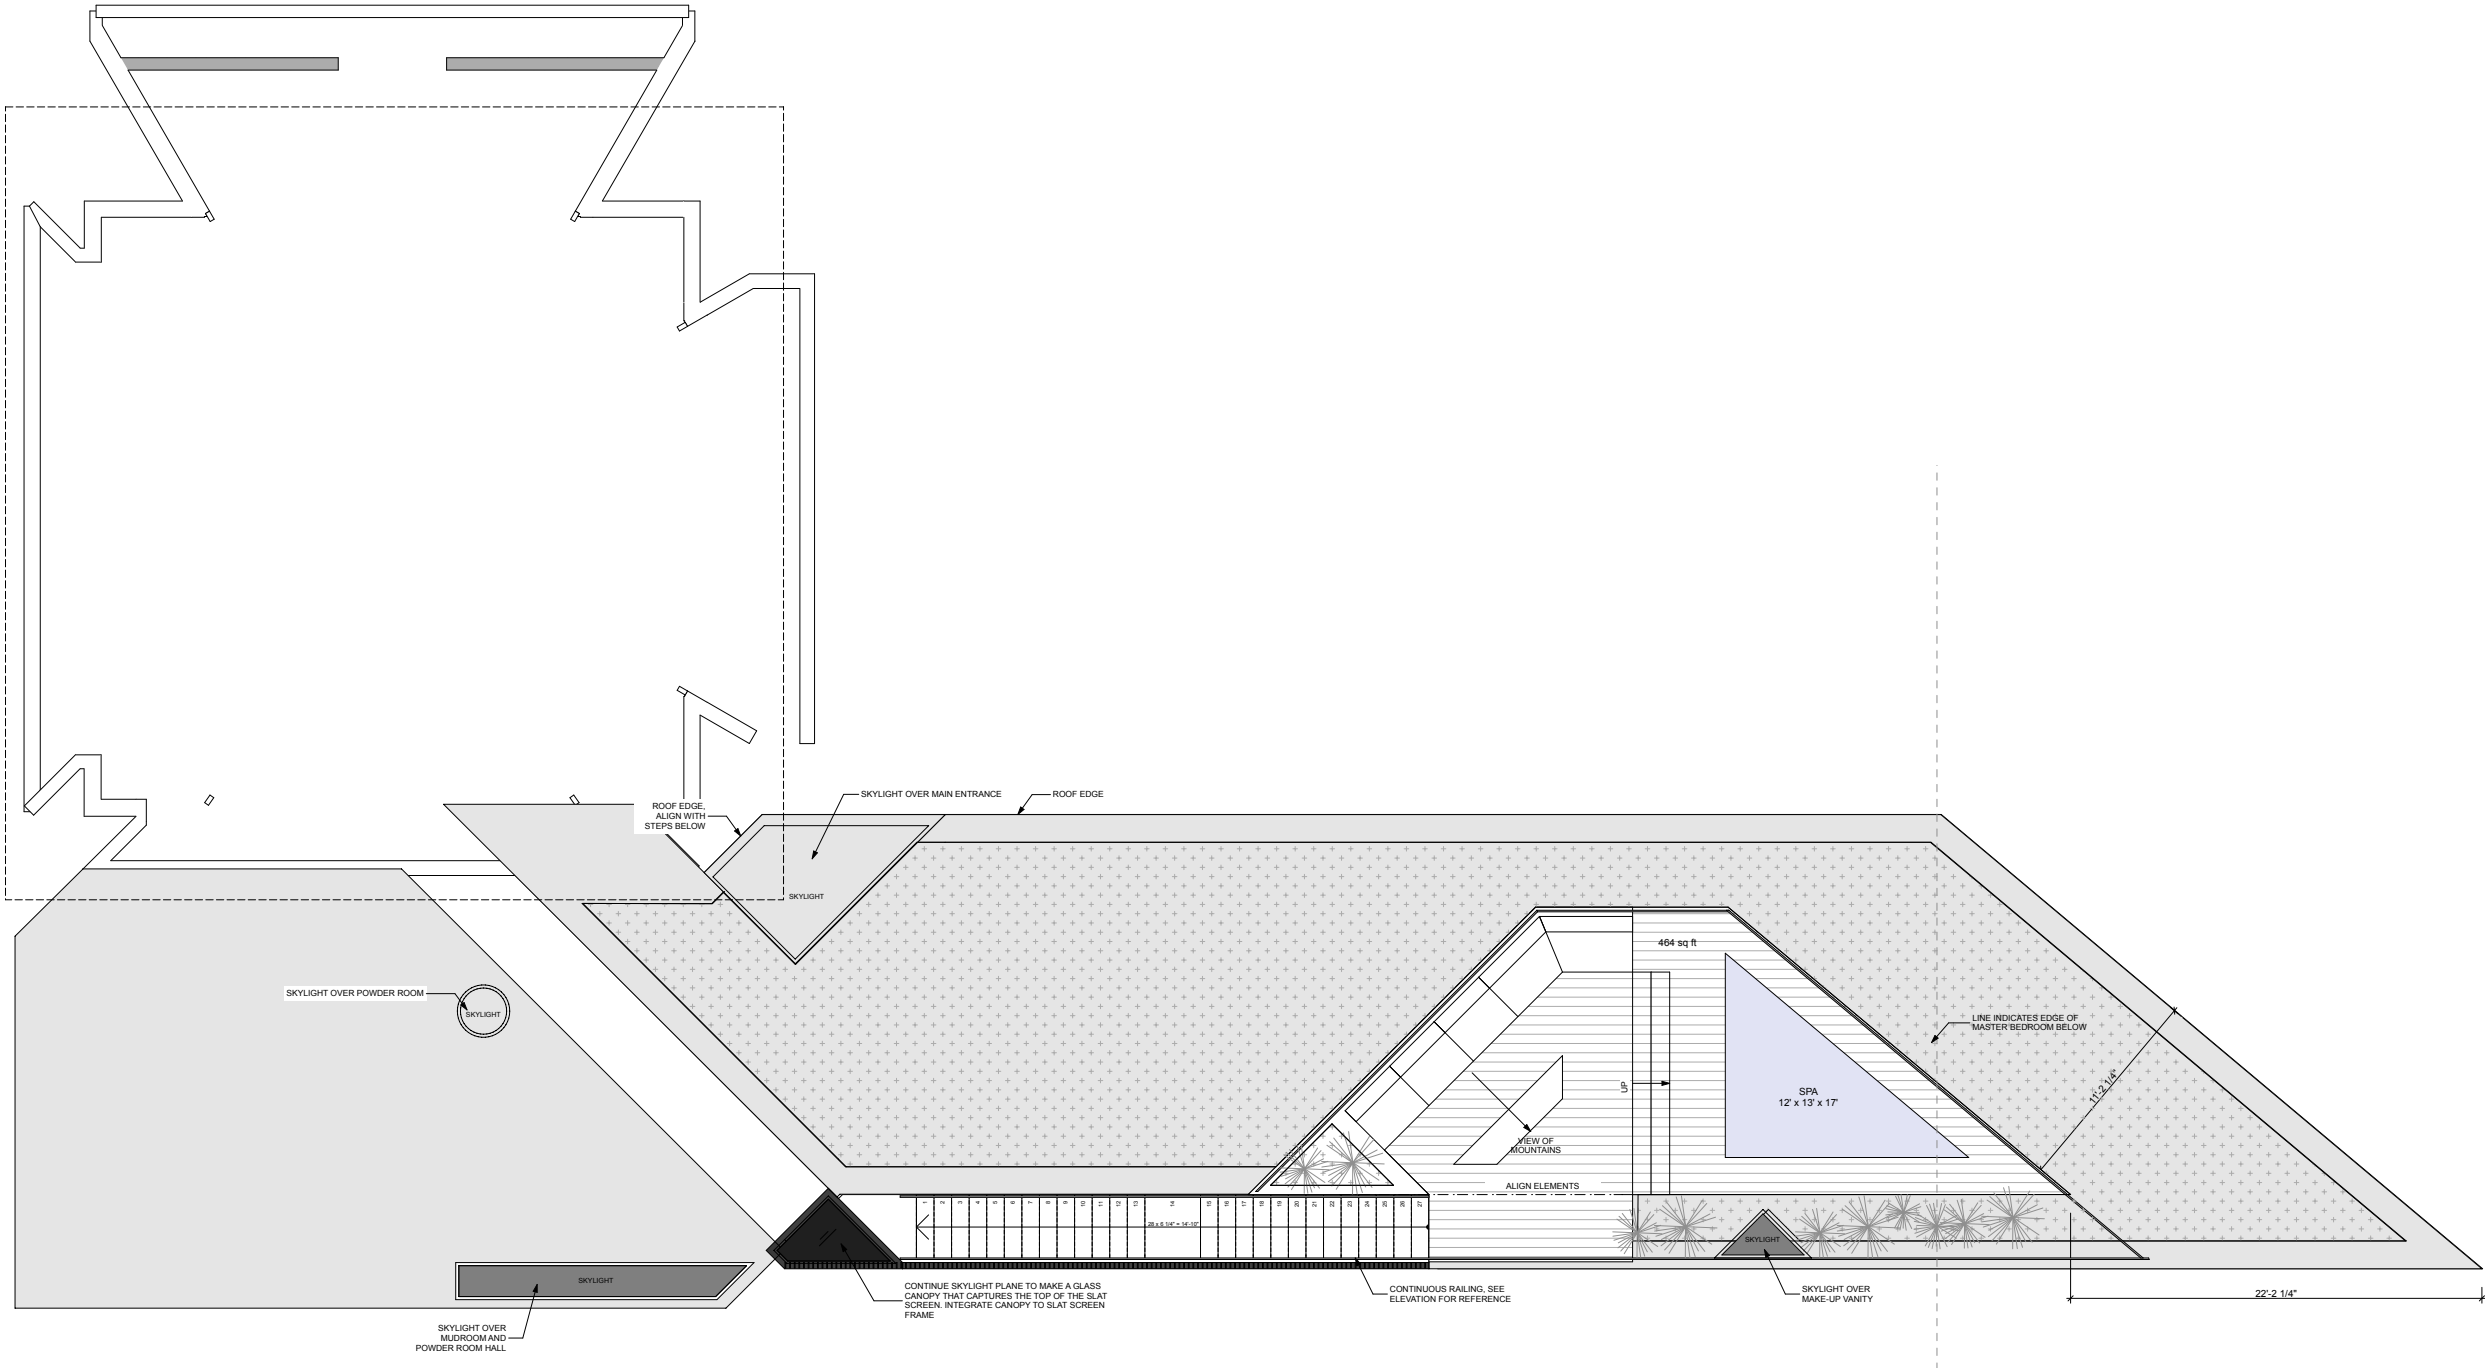

# LUNDY HOUSE

Upper Level Terrace / Spa  
Exterior 5,000 SQ.FT Total 5,000 SQ.FT.