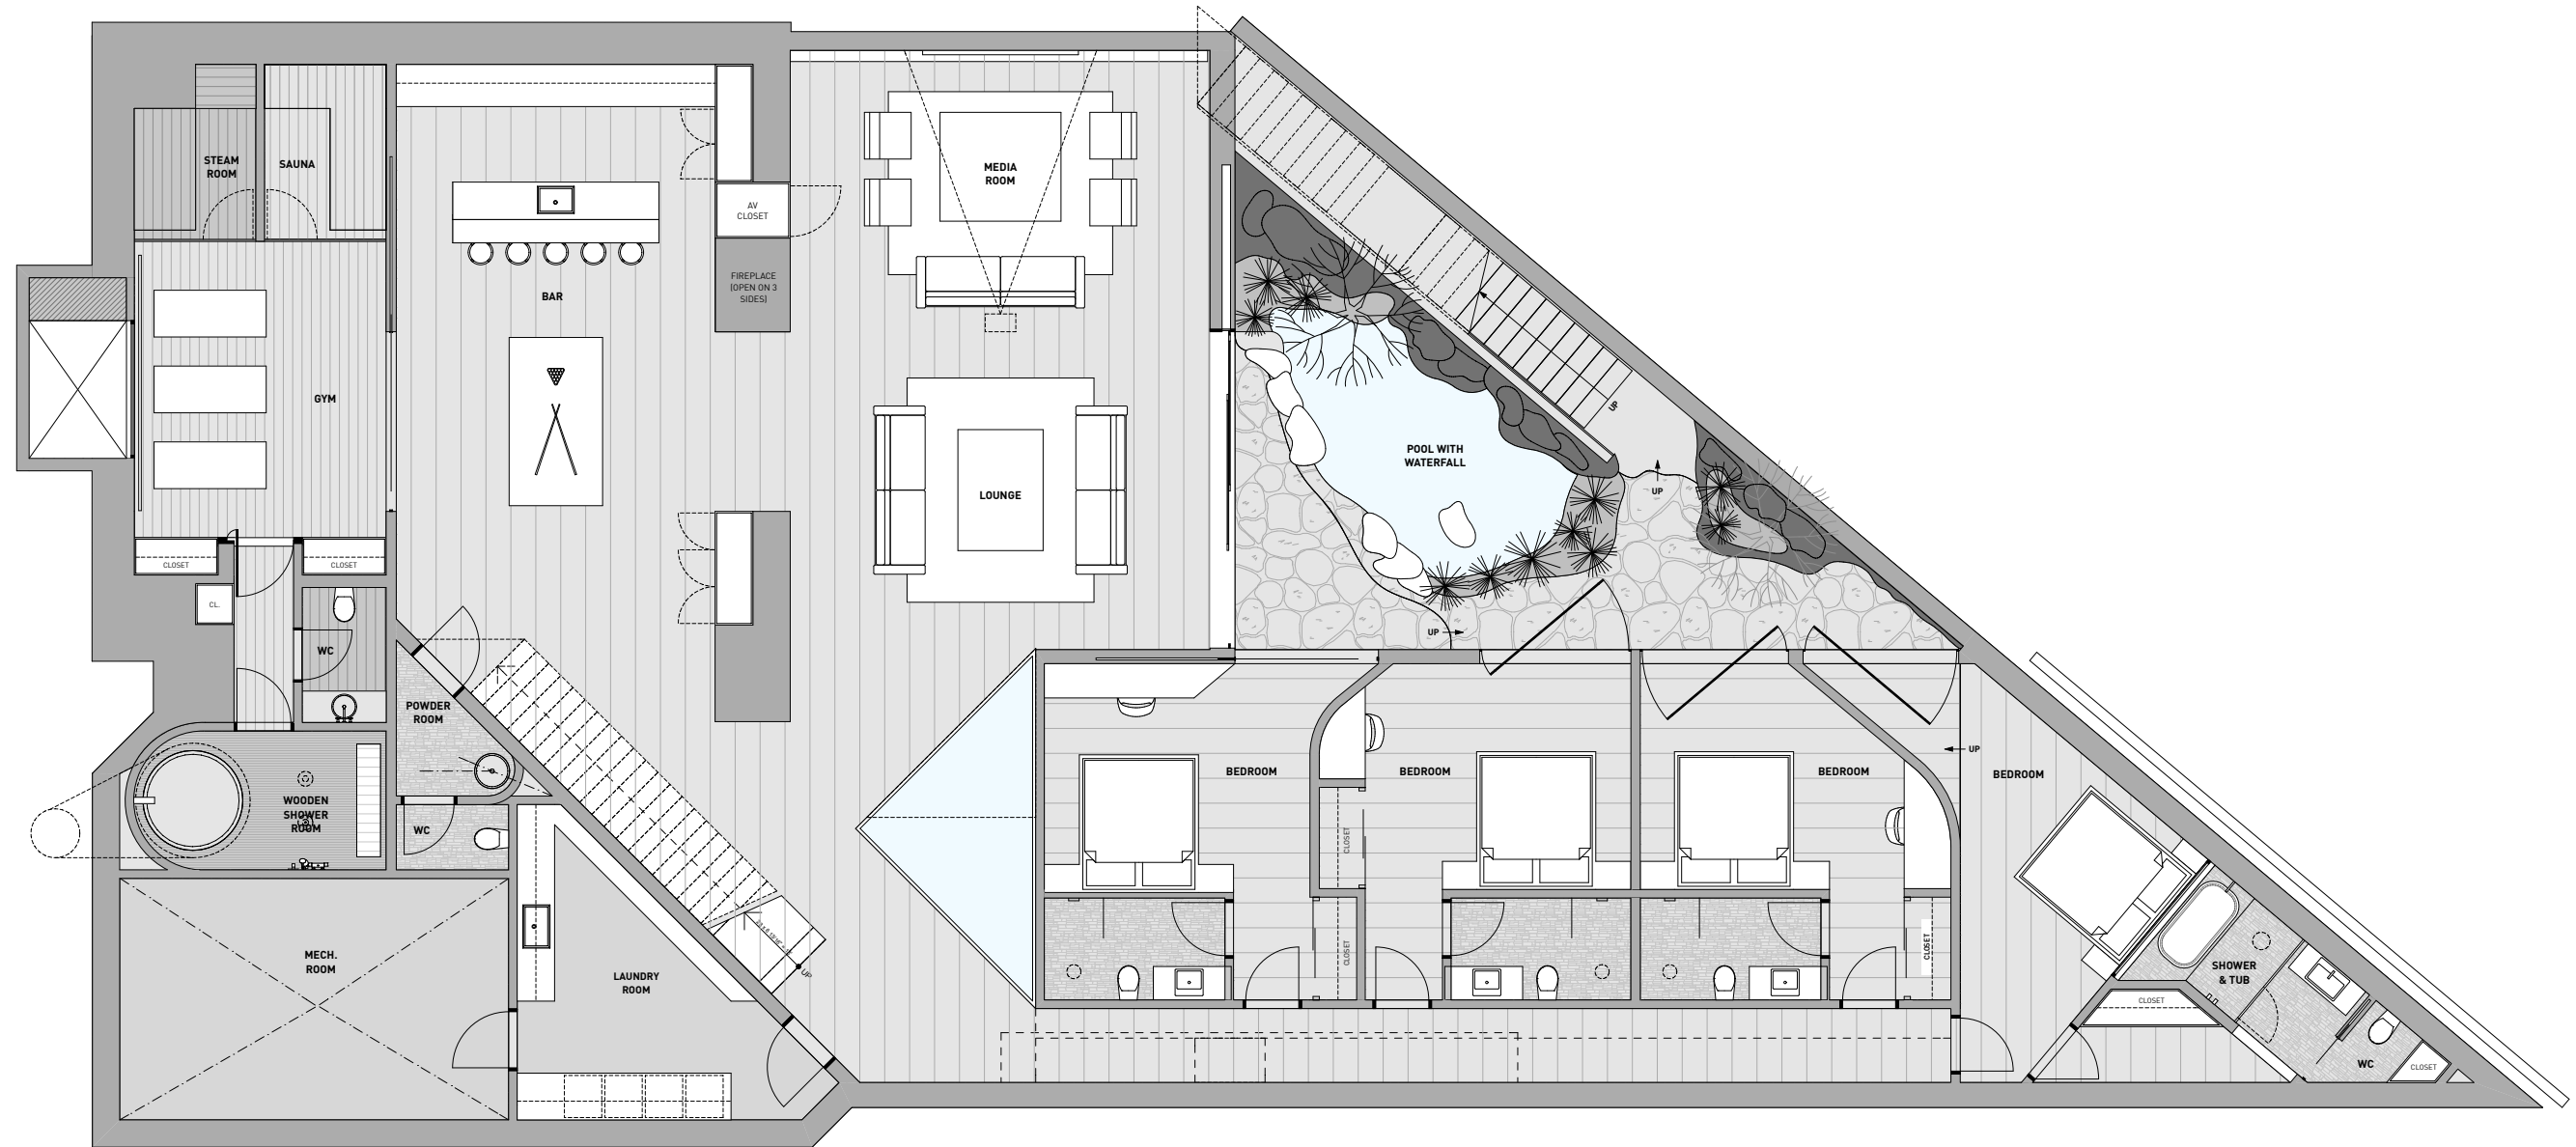

LUNDY HOUSE

Lower Level 4 Bedrooms / 4 Bathrooms / 2 Powder Rooms / Media Room / Spa
Interior 5,003 SQ.FT Exterior 708 SQ.FT Total 5,711 SQ.FT.