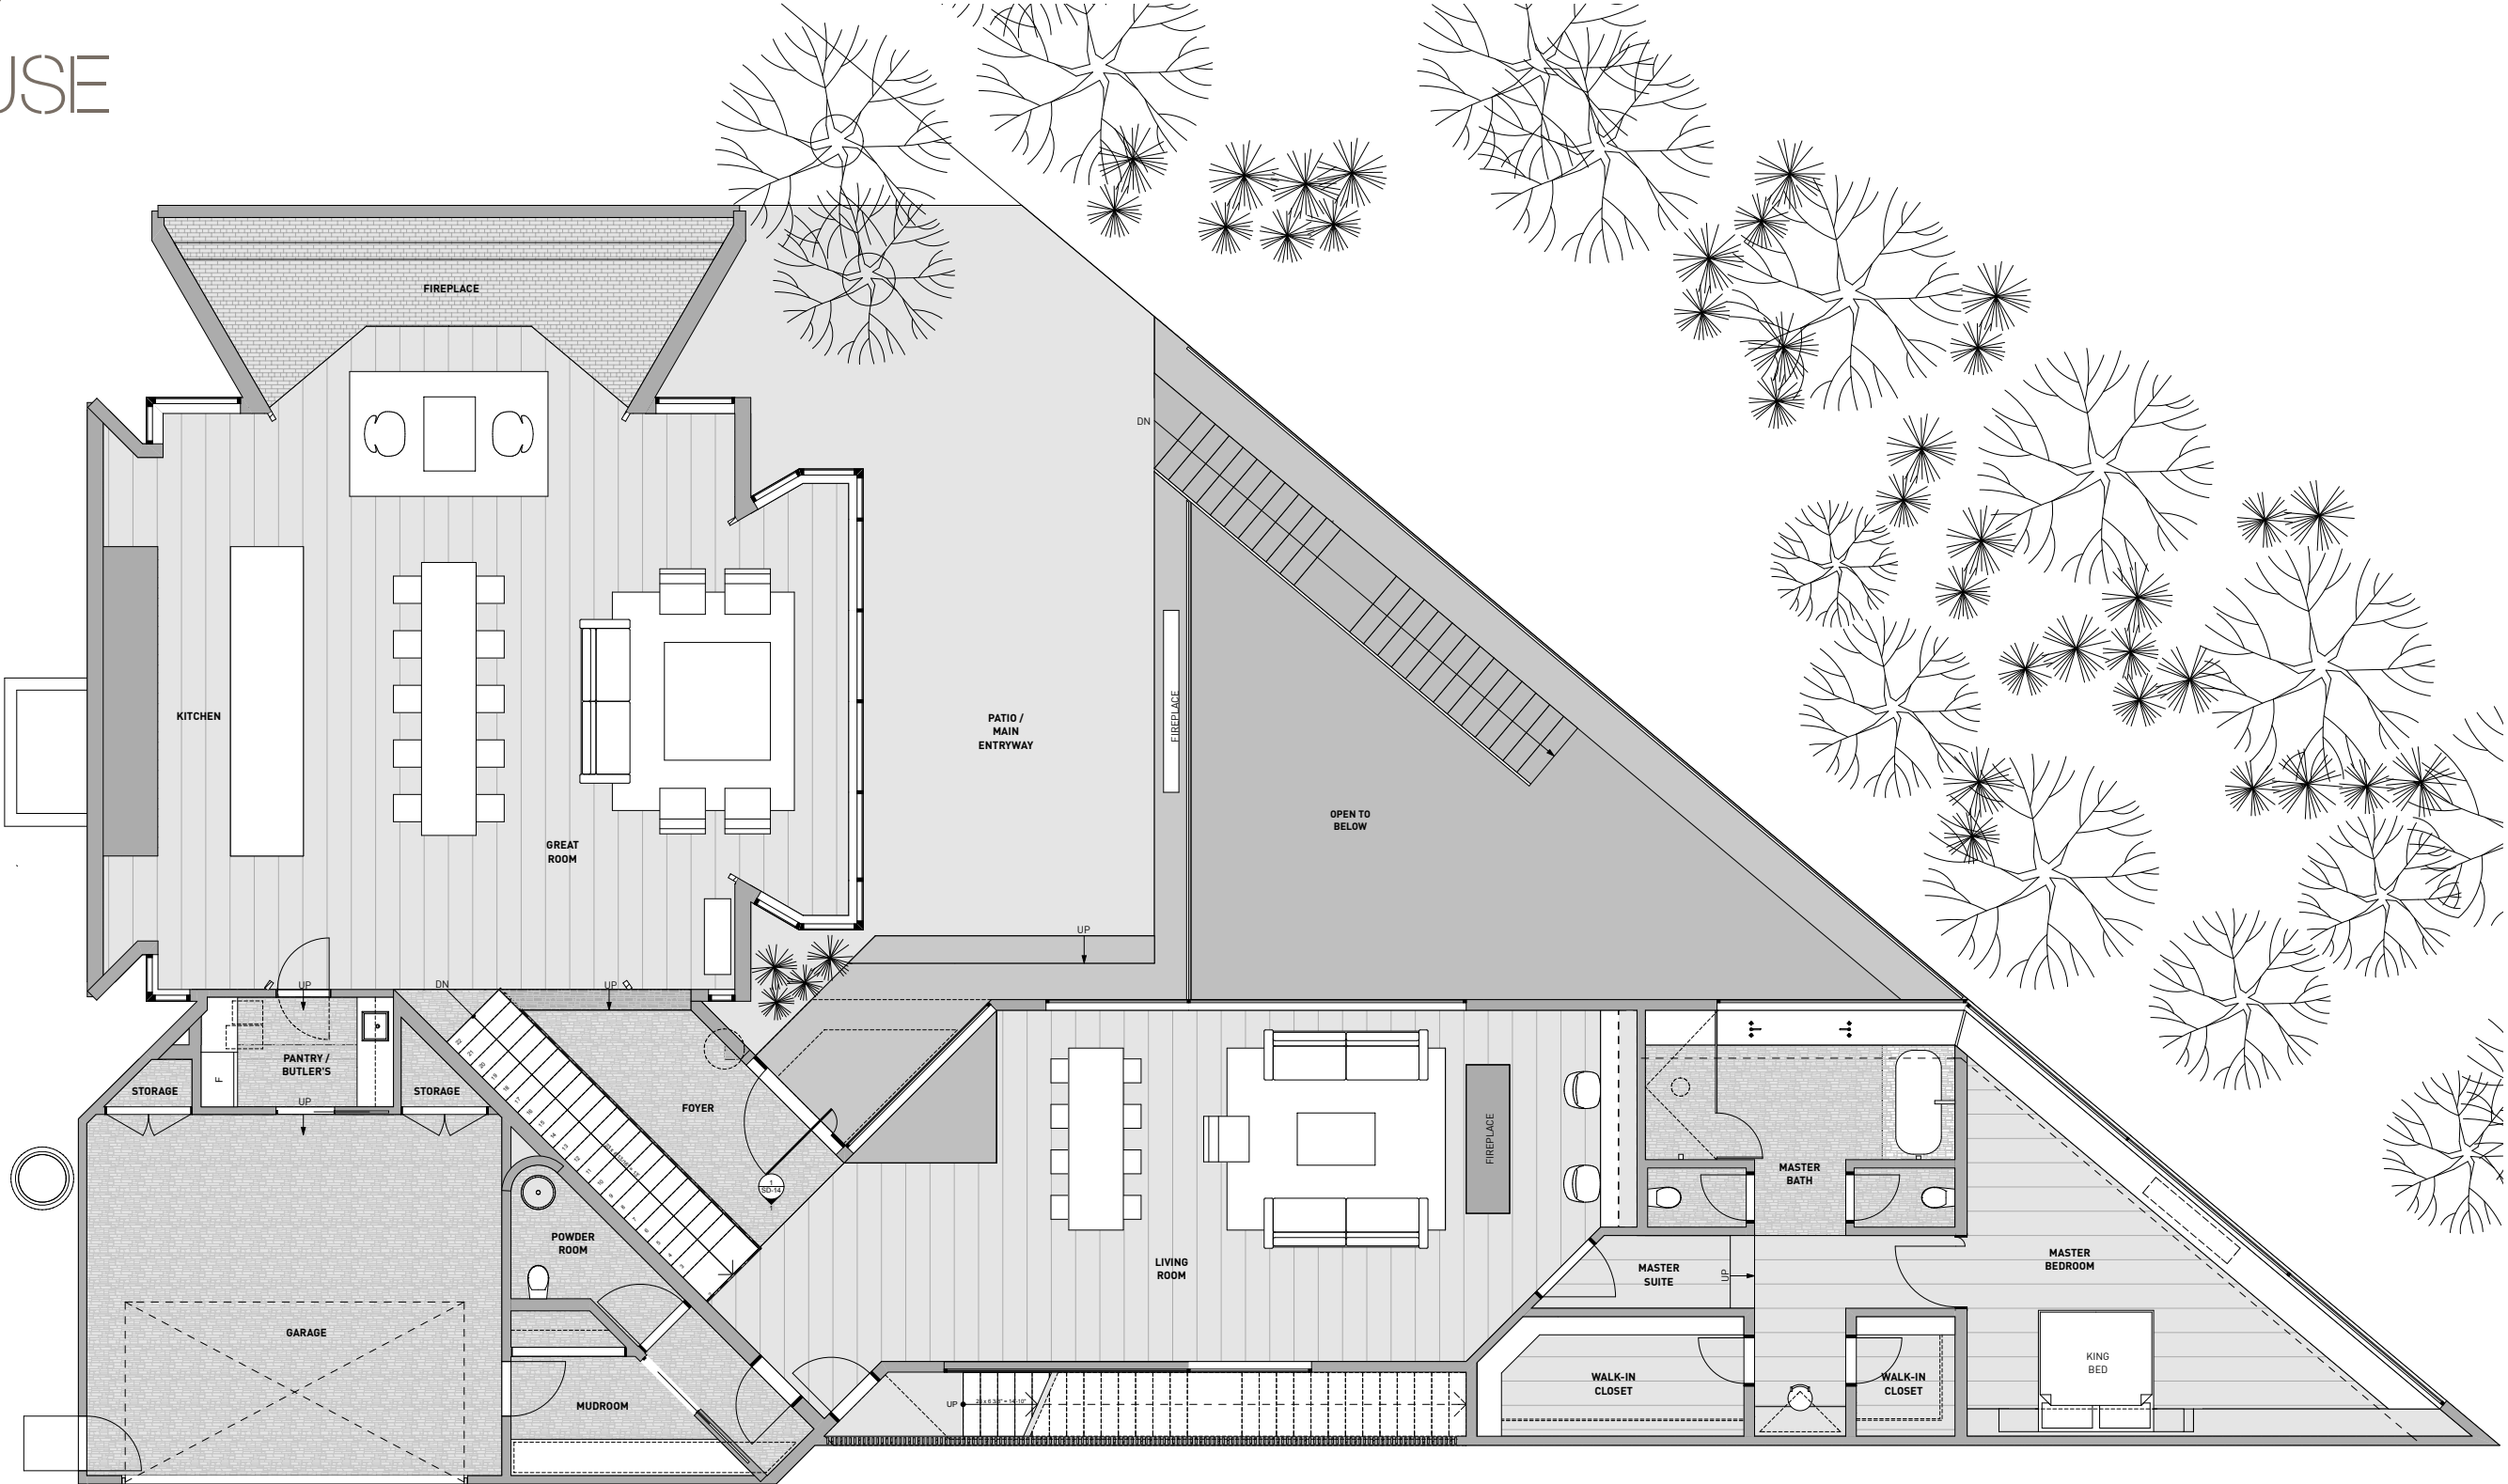

LUNDY HOUSE

Ground Level 1 Bedroom / 1 Bathroom / Powder Room / Butler's Room / Mudroom

Interior 4,552 SQ.FT Exterior 936 SQ.FT Total 5,488 SQ.FT.